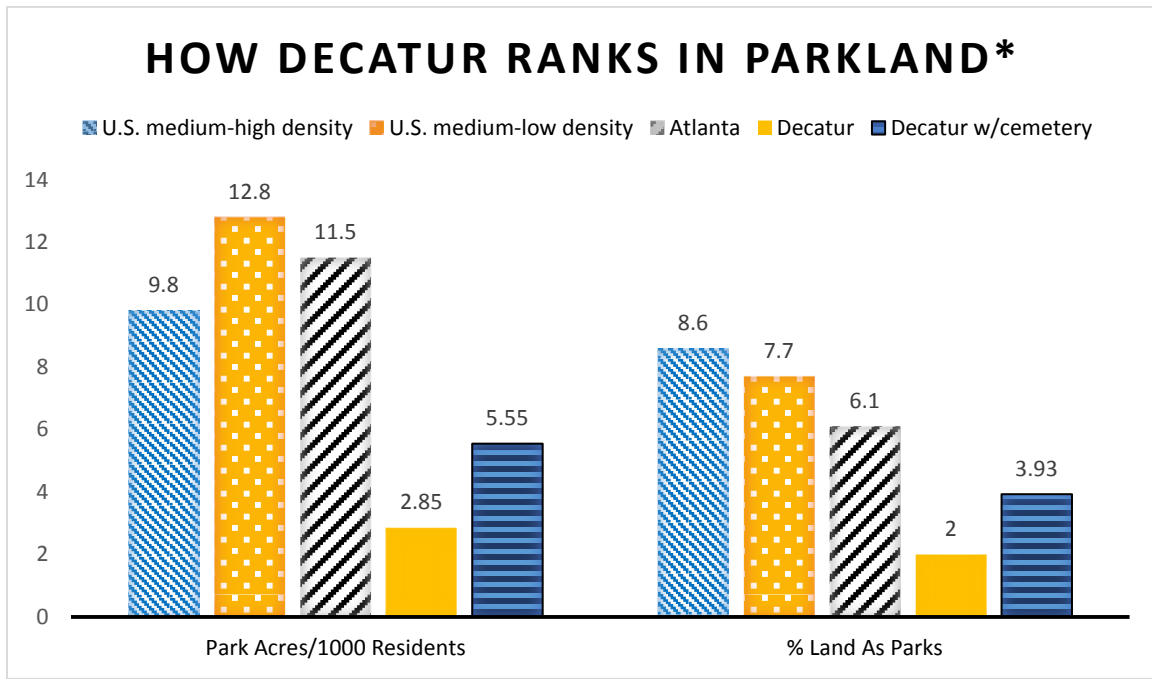

City of Decatur Parks OVERVIEW

The City of Decatur has nearly 57 acres of developed parks available for the enjoyment of residents and visitors. The City of Decatur also operates the 54-acre Decatur Cemetery.

*SOURCE DATA: The Center for City Park Excellence (Trust for Public Land); City of Decatur web site.

Atlanta is classified as medium-low density

Parks per 1,000 residents

Decatur¹ 2.85 (5.55 with cemetery)

National Average 9.8 (medium high); 12.8 (medium low – includes Atlanta at 11.5)

Parks as a percentage of land

Decatur² 2.1% (4.12% with cemetery)

National average 8.6% for medium-high, 7.7% for medium-low density cities – Atlanta at 6.1%

¹ Assuming population of 20,000

² Assuming 2822 acres (4.41 square miles)